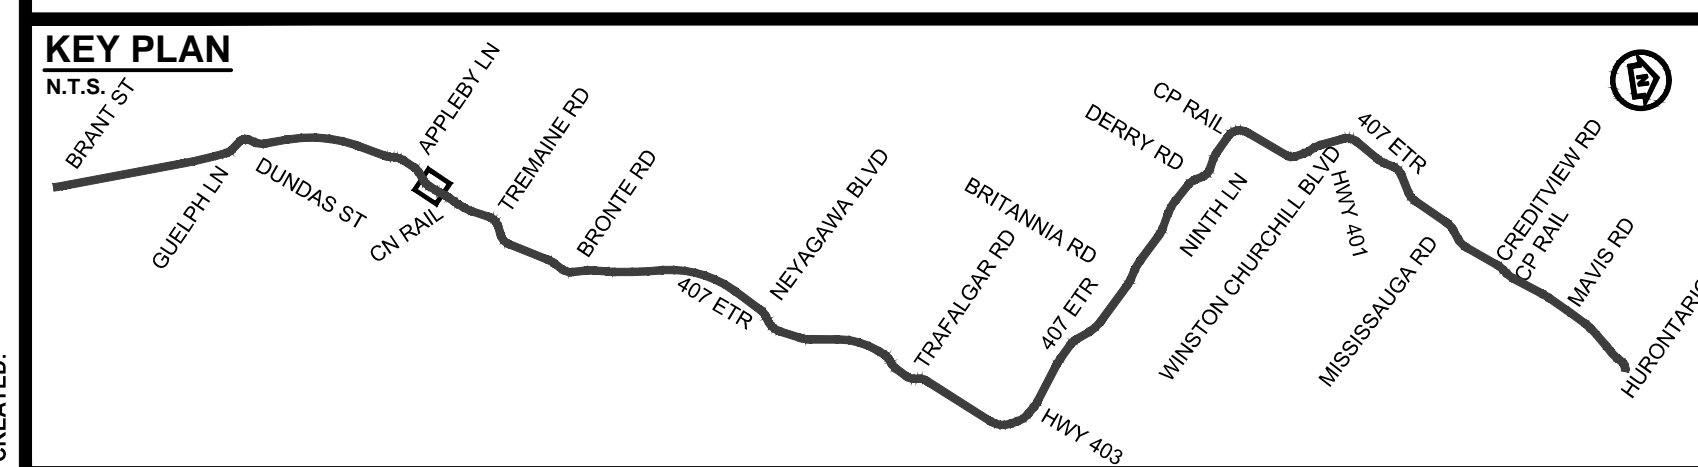

DRAWING NAME: J:\TOR\16294_ON\MT0 407 TRANSITWAY WC TO BRANT ST\15 General\03 - Drawings\8 - Property\Plates\407 TW4\Plate 15.dwg
CREATED: Nov 29, 2019 9:30am
MODIFIED:

407 TRANSITWAY
WEST OF BRANT STREET TO WEST OF HURONTARIO STREET
G.W.P. 16-20003, CA 2016-E-0038
PROPERTY PLAN
STA. 21+020 TO STA. 21+680

PLATE
15
DATE
11/20/2019