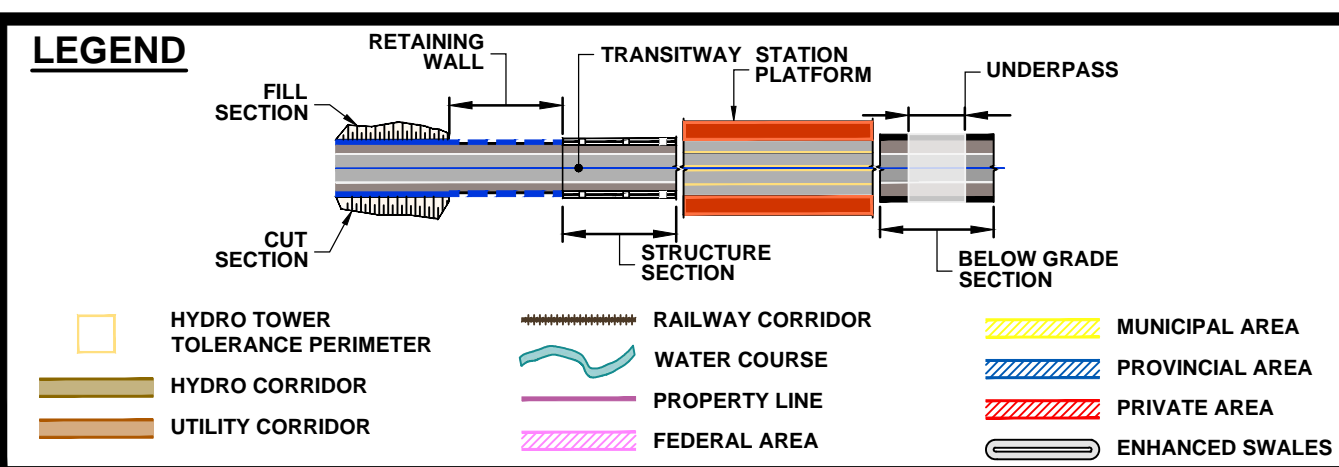

DRAWING NAME: J:\TOR\16294_ON\MT0 407 TRANSITWAY WC TO BRANT ST\15 General\03 - Drawings\8 - Property\Plates\407 TW4\Plate 15.dwg
CREATED: Nov 29, 2019 9:30am
MODIFIED:

407 TRANSITWAY
WEST OF BRANT STREET TO WEST OF HURONTARIO STREET
G.W.P. 16-20003, CA 2016-E-0038
PROPERTY PLAN
STA. 21+020 TO STA. 21+680

PLATE
15
DATE
11/20/2019